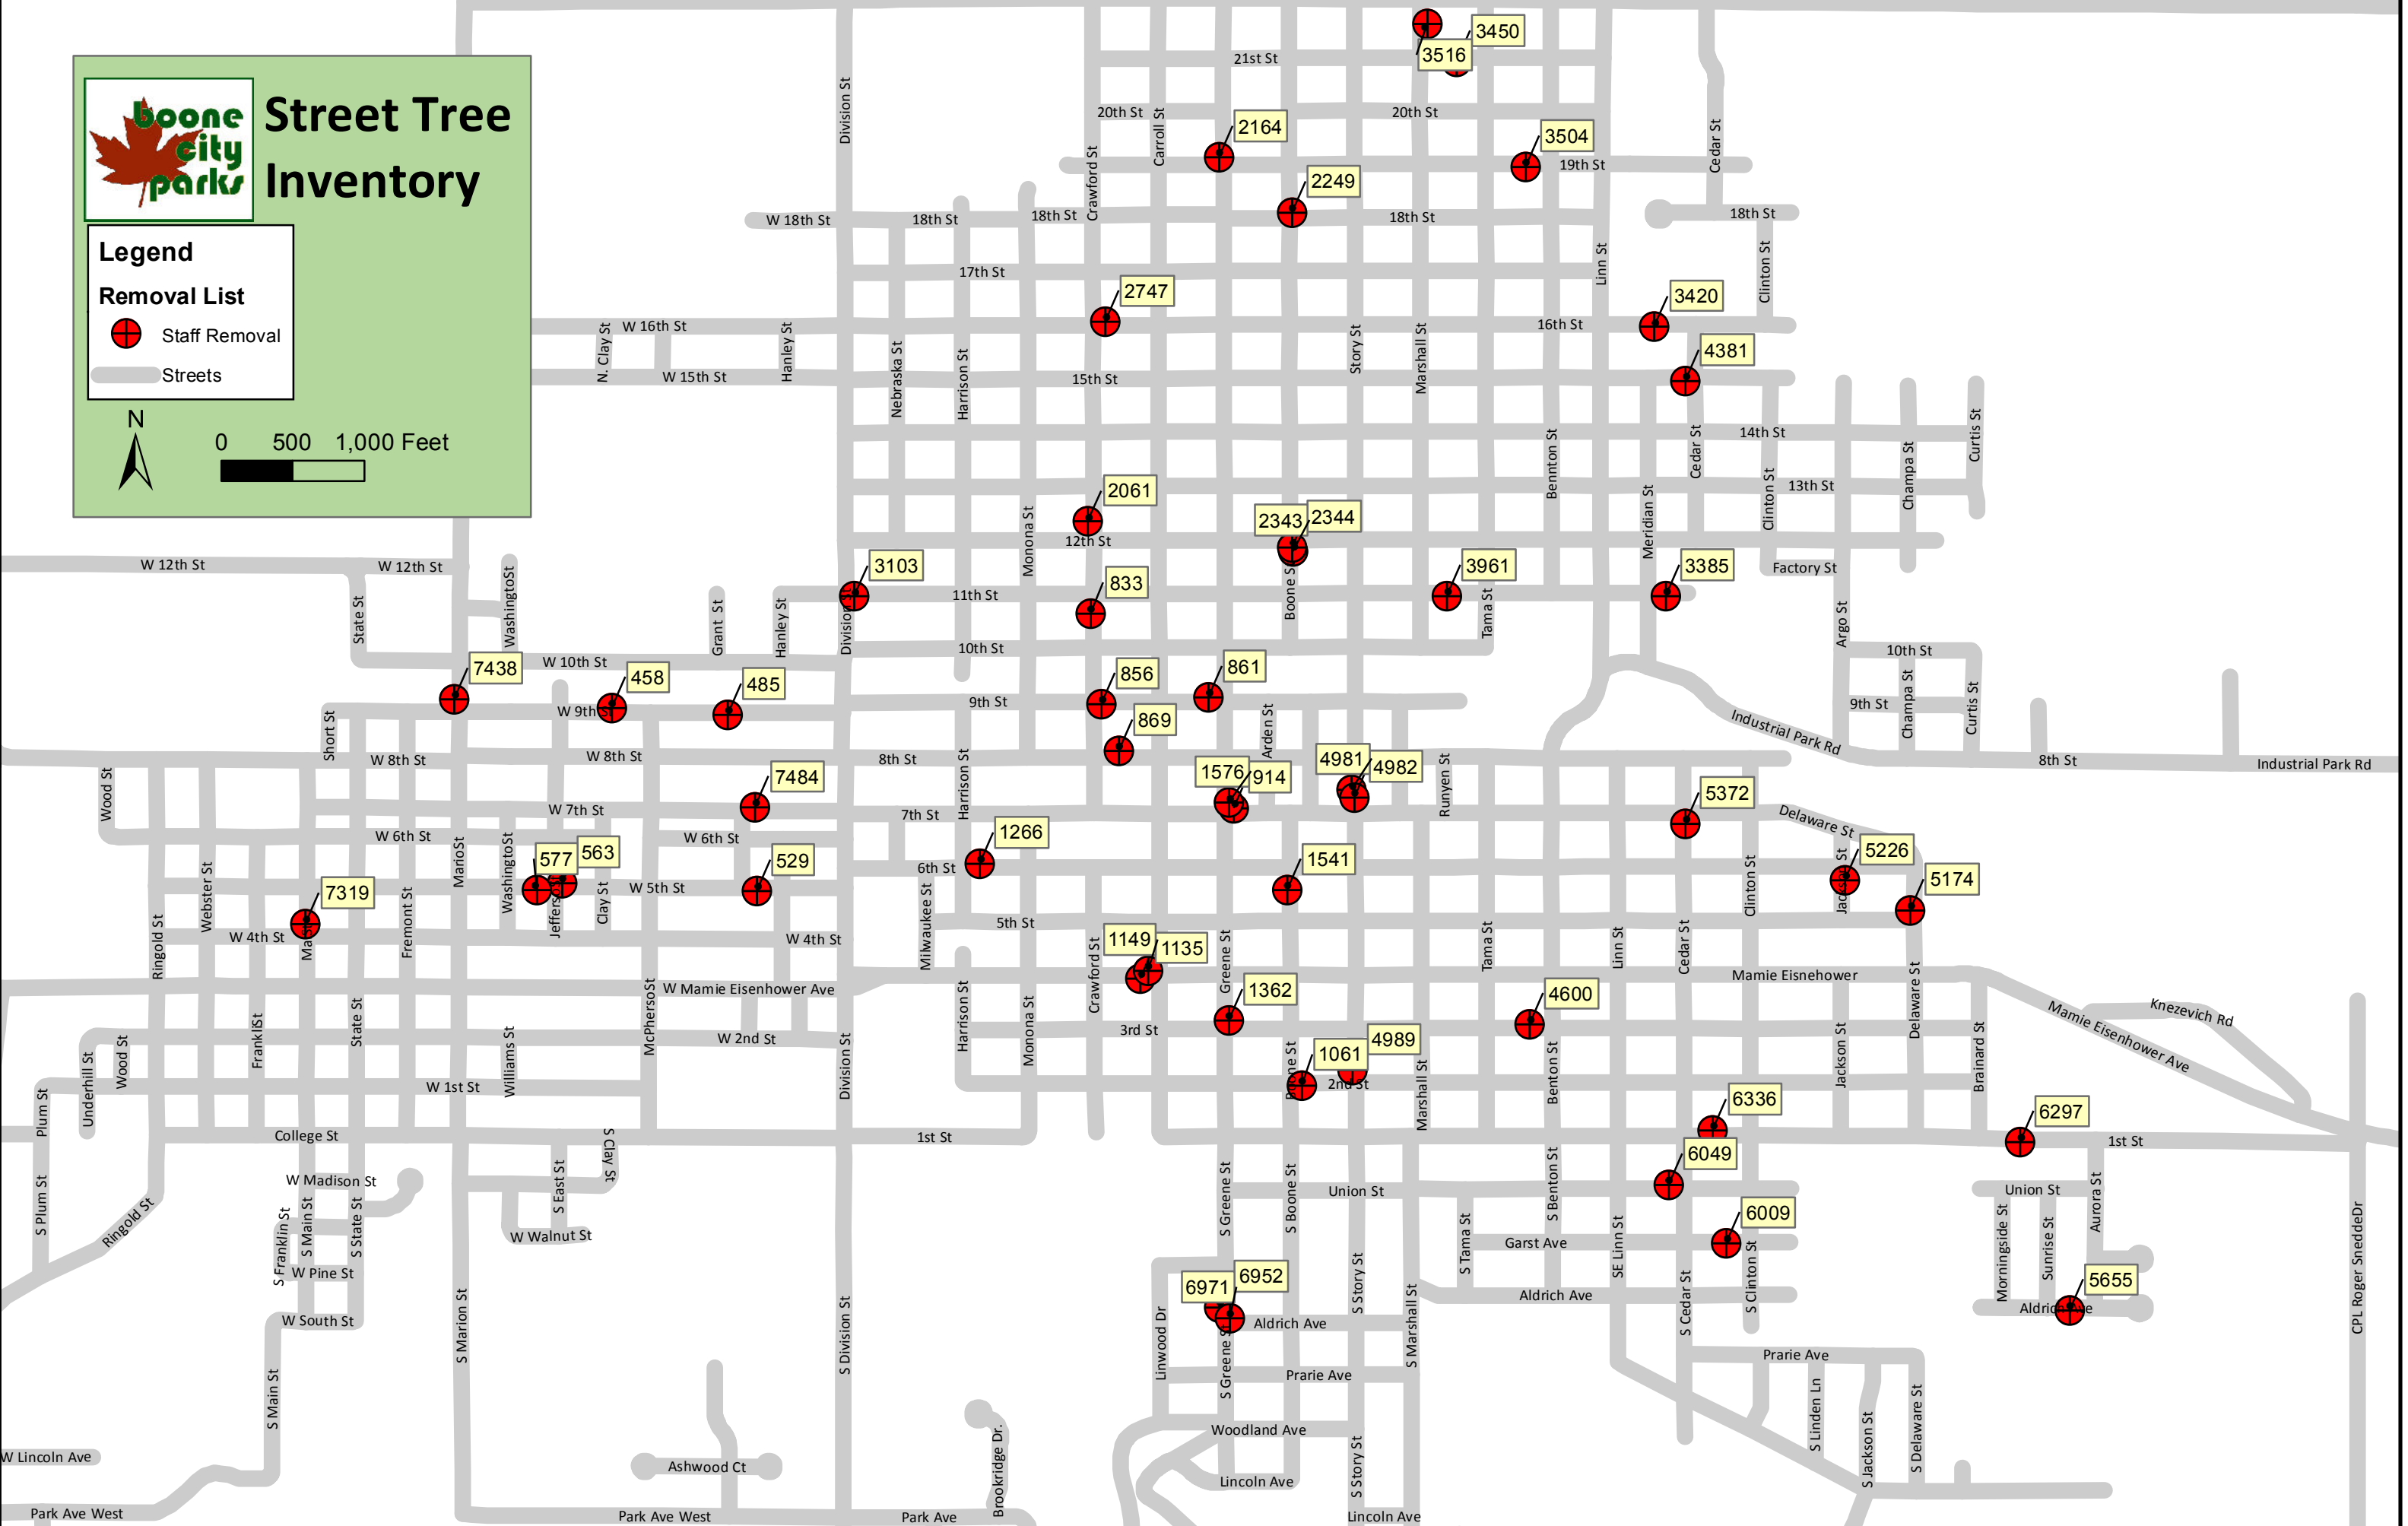

Street Tree Inventory

Legend

Removal List

- Staff Removal
- Streets

OBJECTID	Species	DBH	Comments	Req_Remove	Date_Removed
458	Ash	18		Yes	
485	Ash	23.5		Yes	
529	Littleleaf Linden	30		Yes	
563	Hawthorn	19		Yes	
577	White Oak	8		Yes	
833	Other	7.25		Yes	
856	Freeman Maple	16.5		Yes	
861	Ash	13.25		Yes	
869	Other	8.25		Yes	
914	Ash	21.75		Yes	
1061	Ash	10.5		Yes	
1135	Ash	21.5		Yes	
1149	Black Maple	19.25		Yes	
1266	Black Maple	18		Yes	
1362	Sugar Maple	11.75		Yes	
1541	Basswood	21.75		Yes	
1576	Black Maple	14		Yes	
2061	Linden	21.5		Yes	
2164	Black Maple	18.5		Yes	
2249	Elm	28		Yes	
2343	Ash	21.25		Yes	
2344	Ash	19.25		Yes	
2747	Ash	18.75		Yes	
3103	Crabapple	13.5		Yes	
3385	Silver Maple	10.25		Yes	
3420	Hawthorn	9.5		Yes	
3450	Sugar Maple	22		Yes	
3504	Elm	16.5		Yes	
3516	Redbud	30		Yes	
3961	Black Cherry	14.5		Yes	
4381	Ash	14		Yes	
4600	Red Maple	3		Yes	
4981	Littleleaf Linden	11.5		Yes	
4982	Littleleaf Linden	13		Yes	
4989	Black Maple	23		Yes	
5174	Crabapple	16		Yes	
5226	Unknown	14		Yes	
5372	Crabapple	14.5		Yes	

5655 White Oak	9	Yes
6009 Basswood	18	Yes
6049 Sugar Maple	17.5	Yes
6297 Black Walnut	19	Yes
6336 Silver Maple	18.75	Yes
6681 Honey Locust	14	Yes
6952 Littleleaf Linden	17	Yes
6971 Black Maple	23.5	Yes
7319 Hackberry	18.5	Yes
7438 Basswood	32.5	Yes
7484 Crabapple	24	Yes